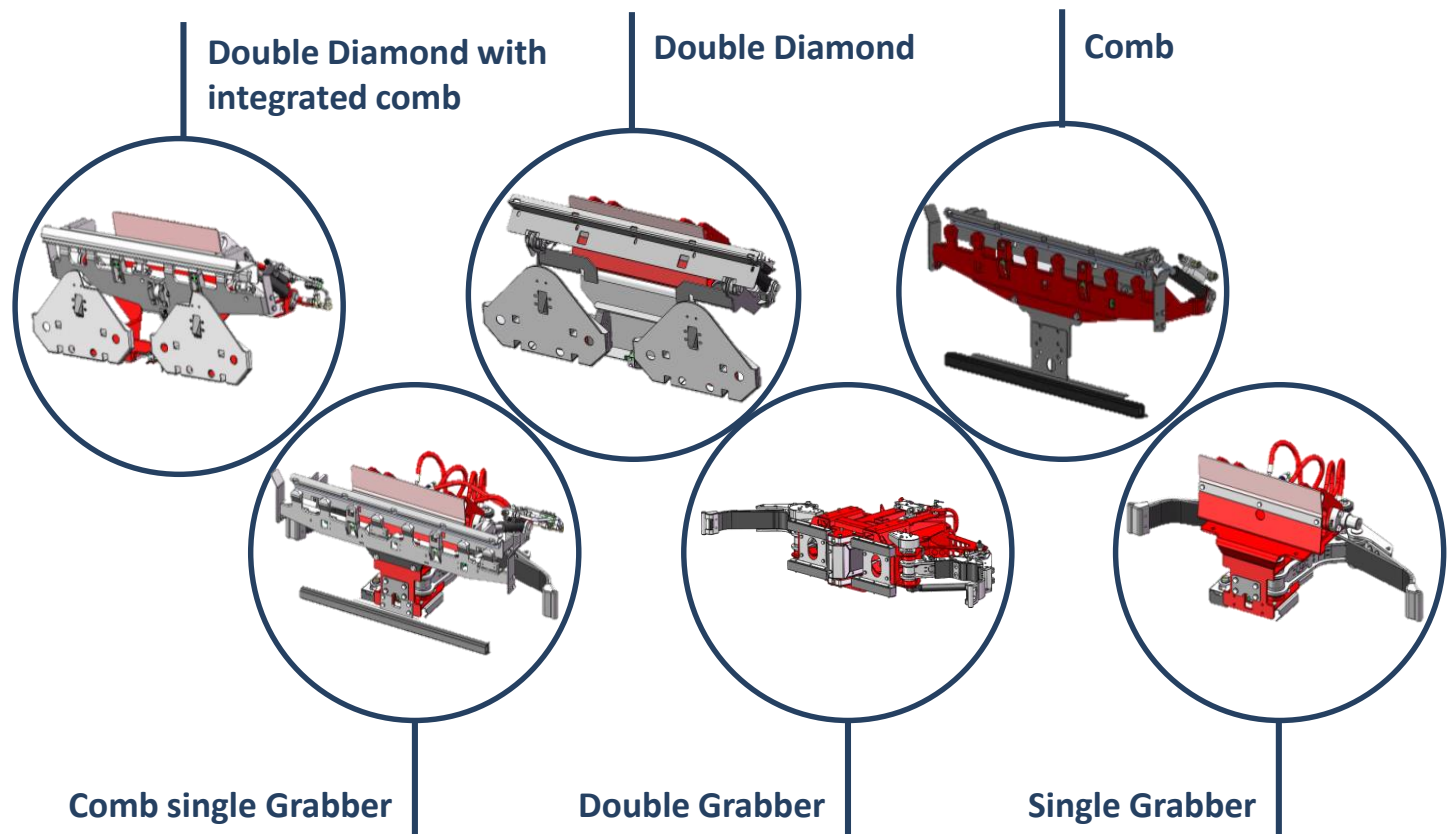

VDL Translift bv

Staalwijk 7 | 8251 JP | Postbus 61 | 8250 AB | Dronten | The Netherlands
Phone +31 (0)321 386 700 | info@vdltranslift.nl | www.vdltranslift.nl

VDL TRANSLIFT