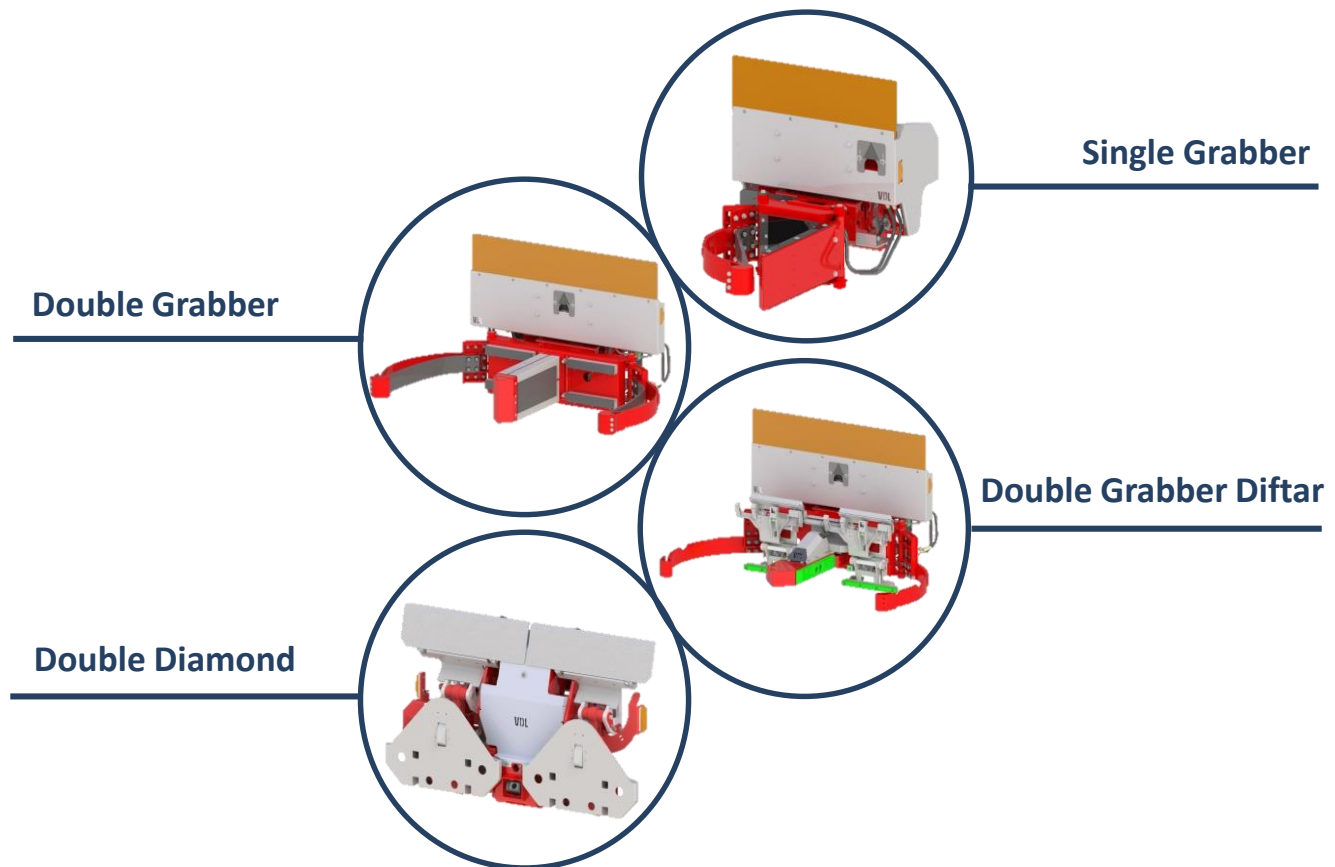

VDL Translift bv

Staalwijk 7 | 8251 JP | Postbus 61 | 8250 AB | Dronten | The Netherlands

Phone +31 (0)321 386 700 | info@vdltranslift.nl | www.vdltranslift.nl

VDL TRANSLIFT